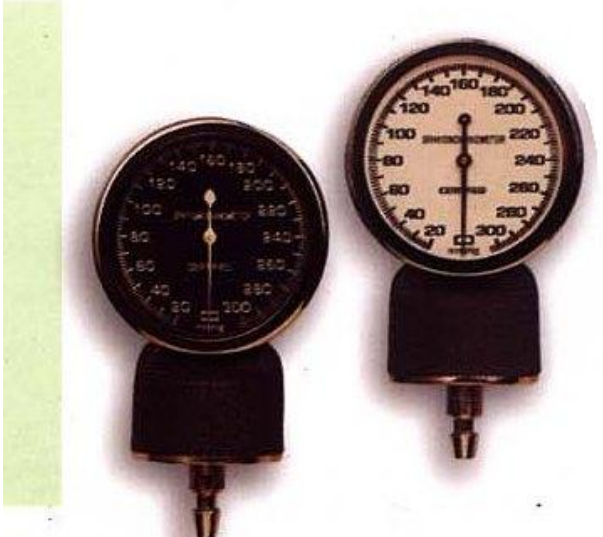

## LATEX BLADDER

Komponen tensimeter ini terbuat dari natural latex dengan beberapa pilihan warna seperti black, green, grey, blue. Produk ini memiliki durability tes 30.000x pompa, dan produk ini kami klaim merupakan produk latex bladder terbaik di dunia, dengan volume kepemilikan oleh end user lebih dari 500.000 unit setiap tahunnya.

# COMPONENT

Written by Administrator

Monday, 05 August 2013 12:17 - Last Updated Thursday, 09 April 2015 08:22

---

And this is the most common type of blood pressure cuff. It is made of a soft material and is designed to fit around the arm. The cuff is inflated with air and the pressure is measured. The cuff is then deflated and the pressure is read. The cuff is made of a soft material and is designed to fit around the arm. The cuff is inflated with air and the pressure is measured. The cuff is then deflated and the pressure is read.

This is a common type of blood pressure cuff. It is made of a soft material and is designed to fit around the arm. The cuff is inflated with air and the pressure is measured. The cuff is then deflated and the pressure is read. The cuff is made of a soft material and is designed to fit around the arm. The cuff is inflated with air and the pressure is measured. The cuff is then deflated and the pressure is read.

This is a common type of blood pressure gauge. It is made of a soft material and is designed to fit around the arm. The gauge is inflated with air and the pressure is measured. The gauge is then deflated and the pressure is read. The gauge is made of a soft material and is designed to fit around the arm. The gauge is inflated with air and the pressure is measured. The gauge is then deflated and the pressure is read.